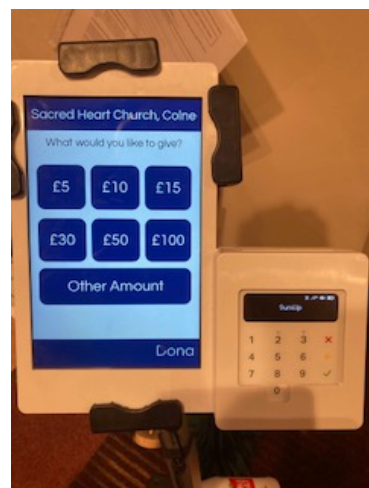

The team take out resources to help enhance the teaching and learning given to the children and improve the educational experience for those children who would not otherwise have access to formal education.

Card Machine and Gift Aiding.

Last week I reported that the Card Machine at the back of church had collected £6,856.55 during 2023 and that 35% of that had been gift aided which brought in an extra £600! That's great, but I still feel that others might be happy to 'Gift Aid' their donations if they didn't have to faff around entering their email address and name and address laboriously on the card machine.

I've raised this with the support services and at the moment it is not possible to register your card number by emailing us, but they are working on it.

However, and here's the good news, there is an easy way to register your card at your convenience.

If you click this link, you will be taken to an on-line version of our card machine. You can make a donation of £1 or £1,000 or whatever you want and enter your name, email address and address with your card number and indicated that you want to 'Gift Aid' it and the card number will be remembered and any time you use the machine after that you will be able to click the 'Gift Aid this donation' button and Bob's your uncle.

Here's the link to click: <https://donate.mydona.com/sacred-heart-church-colne>